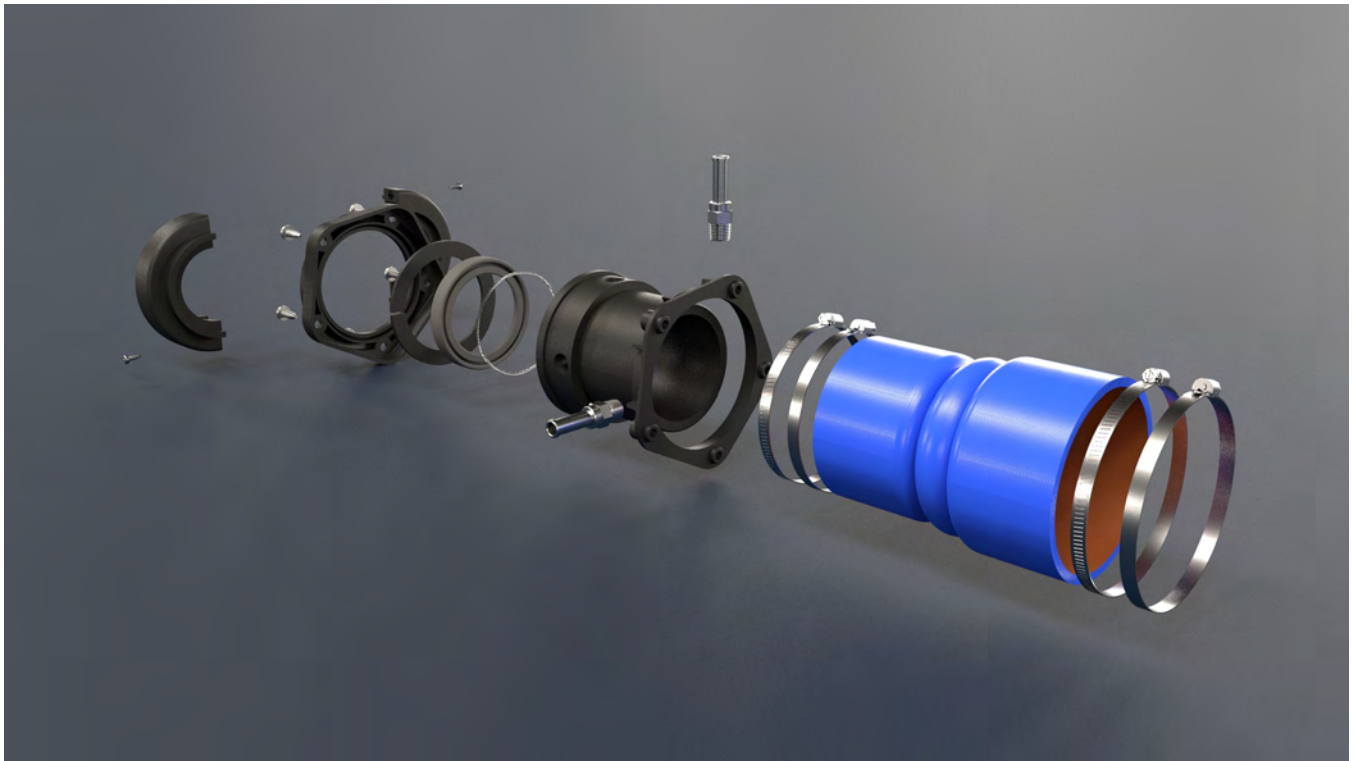

DISTRIBUTING INNOVATION
TIDESMARINE

INTERNATIONAL LTD

January 2025
Price List
Currency - EURO