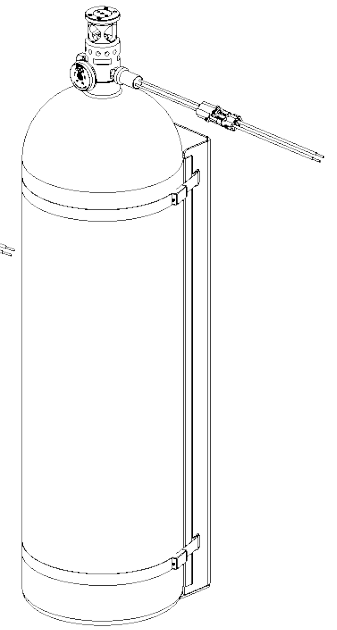

NFD 700-825 A

CLOUDS International