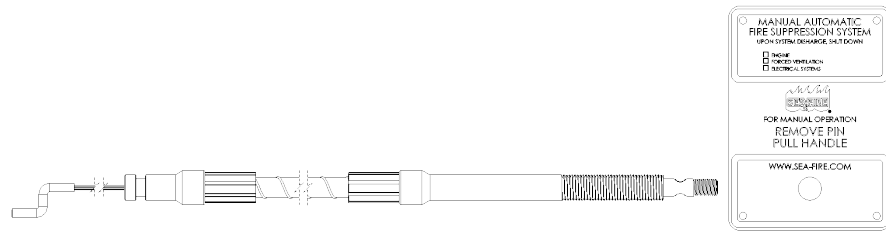

Manual Release Cable Kits

Bi-Directional Cable - Manual/Automatic Faceplate

Part #	Length	Ship Weight	UPC Code	List Price- EUR
136-0006	6 ft (1.83 m)	3 lb (1.4 kg)	791828138289	€ 103
136-0008	8 ft (2.44 m)	4 lb (1.8 kg)	791828138302	€ 112
136-0010	10 ft (3.05 m)	4 lb (1.8 kg)	791828138326	€ 117
136-0012	12 ft (3.66 m)	4 lb (1.8 kg)	791828138340	€ 129
136-0014	14 ft (4.27 m)	4 lb (1.8 kg)	791828138364	€ 138
136-0016	16 ft (4.88 m)	5 lb (2.3 kg)	791828138388	€ 151
136-0018	18 ft (5.49 m)	5 lb (2.3 kg)	791828138401	€ 154
136-0020	20 ft (6.1 m)	5 lb (2.3 kg)	791828138425	€ 164
136-0022	22 ft (6.71 m)	5 lb (2.3 kg)	791828138449	€ 176
136-0024	24 ft (7.32 m)	6 lb (2.7 kg)	791828138463	€ 185
136-0026	26 ft (7.93 m)	6 lb (2.7 kg)	791828138487	€ 196
136-0028	28 ft (8.54 m)	6 lb (2.7 kg)	791828138500	€ 206
136-0030	30 ft (9.15 m)	6 lb (2.7 kg)	791828138524	€ 218
136-0032	32 ft (9.15 m)	6 lb (2.7 kg)	791828138548	€ 226
136-0034	34 ft (10.36 m)	7 lb (3.2 kg)	791828138562	€ 238
136-0036	36 ft (10.97 m)	7 lb (3.2 kg)	791828138586	€ 247
136-0038	38 ft (11.58 m)	7 lb (3.2 kg)	791828138609	€ 259
136-0040	40 ft (12.19 m)	7 lb (3.2 kg)	791828138623	€ 267