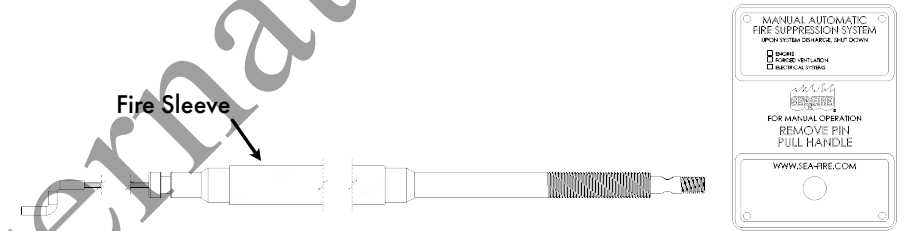

Bi-Directional Cable - Manual/Automatic Faceplate with Fire Sleeve

Part #	Length	Ship Weight	UPC Code	List Price- EUR
136-2006	6 ft (1.83 m)	4 lb (1.8 kg)	791828139040	€ 192
136-2008	8 ft (2.44 m)	5 lb (2.3 kg)	791828139064	€ 230
136-2010	10 ft (3.05 m)	5 lb (2.3 kg)	791828139088	€ 261
136-2012	12 ft (3.66 m)	5 lb (2.3 kg)	791828139101	€ 296
136-2014	14 ft (4.27 m)	6 lb (2.7 kg)	791828139125	€ 330
136-2016	16 ft (4.88 m)	7 lb (3.2 kg)	791828139149	€ 370
136-2018	18 ft (5.49 m)	7 lb (3.2 kg)	791828139163	€ 403
136-2020	20 ft (6.1 m)	7 lb (3.2 kg)	791828139187	€ 441
136-2022	22 ft (6.71 m)	7 lb (3.2 kg)	791828139200	€ 480
136-2024	24 ft (7.32 m)	8 lb (3.6 kg)	791828139224	€ 517
136-2026	26 ft (7.93 m)	8 lb (3.6 kg)	791828139248	€ 556
136-2028	28 ft (8.54 m)	9 lb (4.1 kg)	791828139262	€ 594
136-2030	30 ft (9.15 m)	9 lb (4.1 kg)	791828139286	€ 632
136-2032	32 ft (9.15 m)	10 lb (4.5 kg)	791828139309	€ 671
136-2034	34 ft (10.36 m)	10 lb (4.5 kg)	791828139323	€ 709
136-2036	36 ft (10.97 m)	10 lb (4.5 kg)	791828139347	€ 737
136-2038	38 ft (11.58 m)	10 lb (4.5 kg)	791828139361	€ 776
136-2040	40 ft (12.19 m)	10 lb (4.5 kg)	791828139385	€ 815