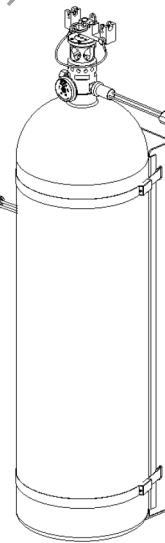

Part numbers listed above are standard configuration; Pressure switch contacts closed under pressure (in service), pressure switch connector - Delphi connector including mating plug with 6" leads, 12V DC light kit. Contact factory for Part # if other configuration is needed.

\*When 136-5xxx cables are used, an appropriate length of 138-2xxx Fire Sleeve must be installed over the cable within the protected space.

NMD 125-200

NMD 225-300

NMD 325-400

NMD 425-525

NMD 550-675

NMD 700-825