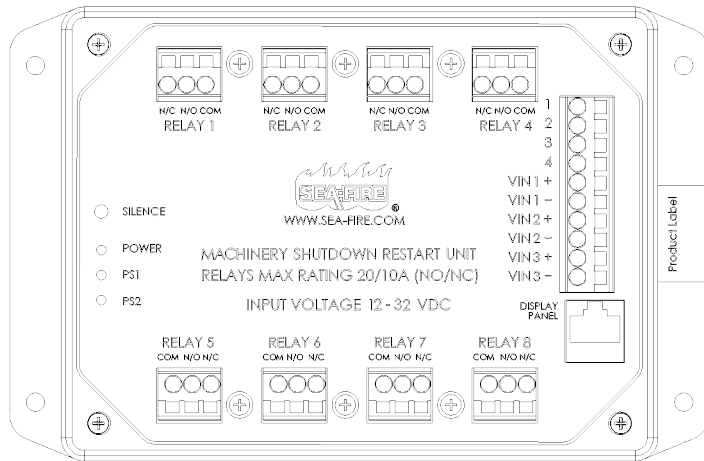

Electronics - Machinery Shutdown Restart Systems and Displays

131-450/131-750