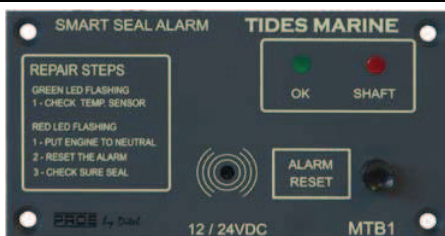

**PRICES ARE IN EURO, EXCLUDING VAT & CARRIAGE
AND ARE SUBJECT TO ALTERATION WITHOUT NOTICE**

DISTRIBUTING INNOVATION TIDESMARINE

SAIL TRACK & SLIDE SYSTEM

SAIL TRACK SYSTEM

ADDITIONAL 316 S/S SLIDES

TRACK & 316 STAINLESS STEEL SLIDES		EXTRA FITTINGS	DESCRIPTION	UNIT PRICE
COMPLETE SYSTEM - TRACK + SLIDES	€ 31.00 PER FOOT	SH-200A SS	SMALL BATTEN HOLDER WITH SH-400	€ 94.00
TRACK ONLY - NO SLIDES	€ 19.00 PER FOOT	SH-200A-H	SMALL BATTEN HOLDER ONLY	€ 37.00
HEADBOARD SLIDES FOR LARGE MAINSAIL AREAS SOLD SEPARATELY TO SAIL TRACK SYSTEM		SH-200B SS	LARGE BATTEN HOLDER WITH SH-400	€ 107.00
		SH-200B-H	LARGE BATTEN HOLDER ONLY	€ 48.00
PART No.	DESCRIPTION	UNIT PRICE		
		SH-400 SS	2" SLIDE + UNIVERSAL 10mm STUD	€ 59.00
		SH-401 SS	2" REEF SLIDE	€ 30.00
SH-900	5.25" HEADBOARD CAR ASSEMBLY ALUMINIUM BODY - 1 SLIDE	€ 236.00	SH-402 SS	UNIVERSAL 10mm STUD € 30.00
SH-910-SST	7.3" HEADBOARD CAR ASSEMBLY S/STEEL BODY - 2 SLIDES	€ 266.00	SH-403 SS	SLIDE FOR ORIGINAL BATTSLIDE € 37.00
SH-920	5.5" HEADBOARD CAR ASSEMBLY ALUMINIUM BODY - 2 SLIDES	€ 249.00	SH-500 SS	3" HEADBOARD SLIDE € 37.00
SH-930	8.3" HEADBOARD CAR ASSEMBLY ALUMINIUM BODY - 2 SLIDES	€ 294.00	SH-600 SS	1" INTERMEDIATE SLIDE € 23.00

SMART SEAL' TEMPERATURE ALARM SYSTEM FOR SURESEAL™

PART No.	DESCRIPTION	UNIT PRICE
SP-SS1-GEN2	1 x CONTROL PANEL & 1 x 10mtr SENSOR CABLE	€ 338.00
SP-SS2-GEN2	1 x CONTROL PANEL & 2 x 10mtr SENSOR CABLES	€ 436.00
SP-SS-EXTWIRE	10mtr EXTENSION CABLE FOR SENSOR	€ 57.00
SP-SS-R/PANEL/1	WEATHERPROOF REMOTE PANEL - SINGLE ENGINE VERSION	€ 143.00
SP-SS-R/PANEL/2	WEATHERPROOF REMOTE PANEL - TWIN ENGINE VERSION	€ 143.00
SP-SS-SIREN	REMOTE WARNING SIREN	€ 194.00