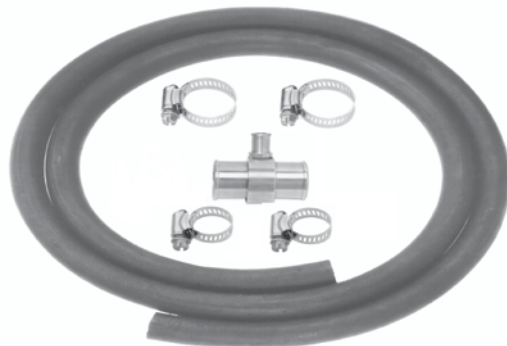

**PRICES ARE IN EURO, EXCLUDING VAT & CARRIAGE
AND ARE SUBJECT TO ALTERATION WITHOUT NOTICE**

DISTRIBUTING INNOVATION TIDESMARINE

IMPERIAL Ø	series0ne™ SEAL KIT	AVAILABLE STERN TUBE Ø	UNIT PRICE
3/4"	ONE-0750	1.5", 1.625", 1.75", 2", 2.25", 2.5", 2.75"	€ 202.00
7/8"	ONE-0875	1.5", 1.625", 1.75", 2", 2.25", 2.5", 2.75"	€ 202.00
1"	ONE-1000	1.5", 1.625", 1.75", 2", 2.25", 2.5", 2.75"	€ 202.00
1 1/8"	ONE-1125	1.625", 1.75", 2", 2.25", 2.5", 2.75", 3"	€ 224.00
1 1/4"	ONE-1250	1.625", 1.75", 2", 2.25", 2.5", 2.75", 3"	€ 224.00

REPLACEMENT SEAL HEAD ONLY	UNIT PRICE
TMI-ONE-0750	€ 158.00
TMI ONE-0875	€ 158.00
TMI ONE-1000	€ 158.00
TMI-ONE-1125	€ 181.00
TMI-ONE-1250	€ 181.00

METRIC Ø	series0ne™ SEAL KIT	AVAILABLE STERN TUBE Ø	UNIT PRICE
22mm	ONE-22M	38mm,41mm,45mm,51mm,57mm,63mm,70m	€ 196.00
25mm	ONE-25M	38mm,41mm,45mm,51mm,57mm,63mm,70m	€ 196.00
30mm	ONE-30M	41mm,45mm,51mm,57mm,63mm,70mm,76m	€ 217.00

REPLACEMENT SEAL HEAD ONLY	UNIT PRICE
TMI-ONE-22M	€ 158.00
TMI-ONE-25M	€ 158.00
TMI-ONE-30M	€ 181.00

PART No.	RAW WATER HOSE ID / BRANCH ID	UNIT PRICE
TK-0375-3/8-.218	3/8" (9.5mm) / 3/8" (9.5mm)	€ 38.00
TK-0500-3/8-.218	1/2" (13mm) / 3/8" (9.5mm)	€ 51.00
TK-0625-3/8-.218	5/8" (16mm) / 3/8" (9.5mm)	€ 51.00
TK-0750-3/8-.218	3/4" (19mm) / 3/8" (9.5mm)	€ 60.00
TK-1000-3/8-.218	1" (25mm) / 3/8" (9.5mm)	€ 60.00
TK-1250-3/8-.218	1 1/4" (32mm) / 3/8" (9.5mm)	€ 82.00
TK-1500-3/8-.218	1 1/2" (38mm) / 3/8" (9.5mm)	€ 91.00
TK-1625-3/8-.218	1 5/8" (41mm) / 3/8" (9.5mm)	€ 101.00
TK-1750-3/8-.218	1 3/4" (45mm) / 3/8" (9.5mm)	€ 107.00
TK-2000-3/8-.218	2" (51mm) / 3/8" (9.5mm)	€ 132.00
TK-1500-1/2-.343	1 1/2" (38mm) / 1/2" (13mm)	€ 50.00
TK-1750-1/2-.343	1 3/4" (45mm) / 1/2" (13mm)	€ 59.00
TK-2000-1/2-.343	2" (51mm) / 1/2" (13mm)	€ 70.00