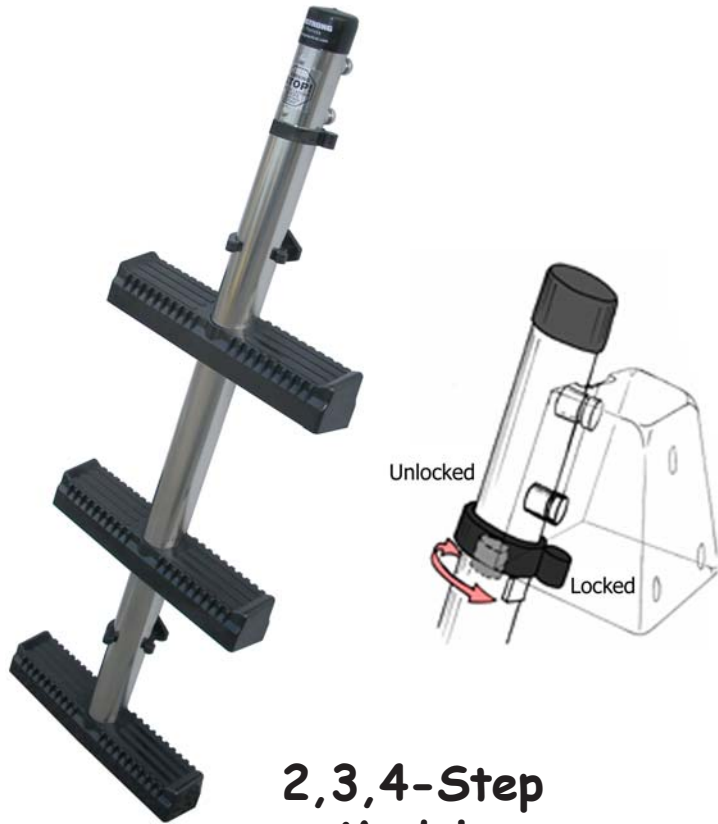

Original Center Pole Ladder

2,3,4-Step Models

Easy access both in and out of the water

Every ladder comes with storage clips for easy stowage

Wide variety of ladder mounts to fit your needs

TLM-SXL & TLM-S Standard Mount

TLM-U Adapts to Specific Transom Angles

RM-S Retro-fit Mount Slotted

PLM Platform Ladder Mount

ANP 1205

3140 S.E. Dominica Terrace
Stuart, Florida 34997

Made in the USA

ARMSTRONG NAUTICAL PRODUCTS

A Division of Vallery Industries, Inc.