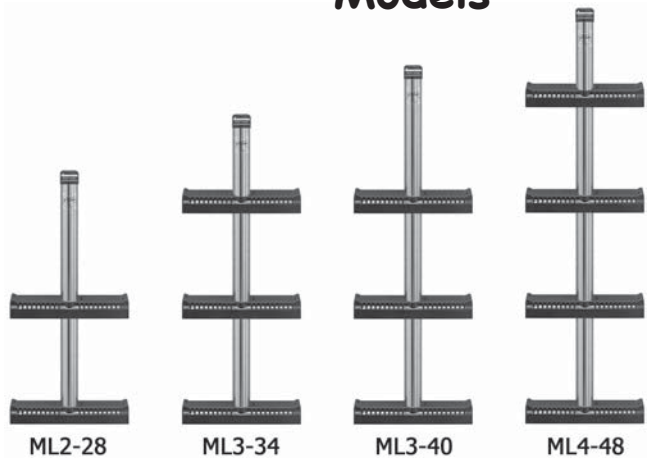

Original Center Pole Ladder

2,3,4-Step Models

Easy access both in and out of the water

Every ladder comes with storage clips for easy stowage

Wide variety of ladder mounts to fit your needs

TLM-SXL & TLM-S Standard Mount

TLM-U Adapts to Specific Transom Angles

RM-S Retro-fit Mount Slotted

PLM Platform Ladder Mount

ANP 1205

3140 S.E. Dominica Terrace
Stuart, Florida 34997

Made in the USA

ARMSTRONG NAUTICAL PRODUCTS

A Division of Vallery Industries, Inc.