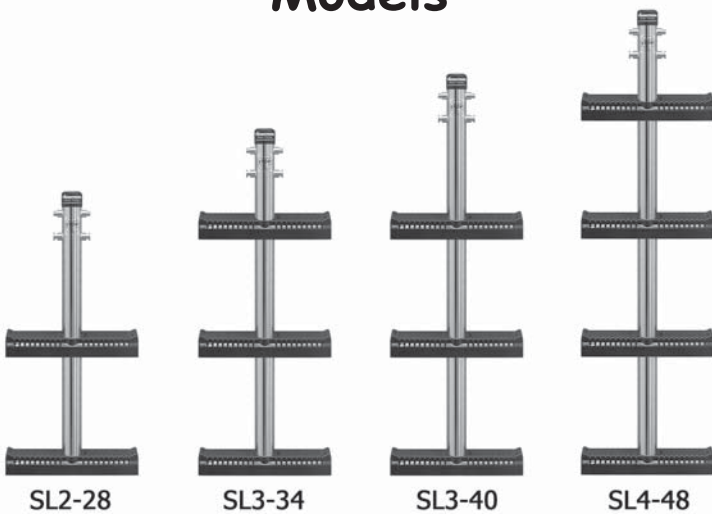

2,3,4-Step Models